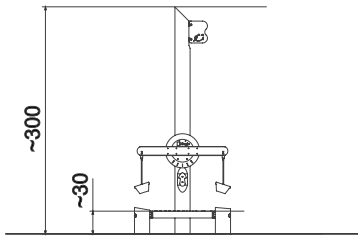

### Information about the product

Dimensions	ca. 128 x 113 cm
Safety zone	ca. 428 x 413 cm
Safety zone area	ca. 15,2 m <sup>2</sup>
Overall height	ca. 300 cm
Free fall height	ca. 30 cm
Amount of users	3
Product complies with EN 1176-1:2017-12	Yes
Availability of spare parts	Yes
Age range	1-12

According to EN 1176-1:2017-12 norm, the product requires applying a safety surface according to the product's free fall height.

### Functions

SCALE 1:100

**Materials**

Natural robinia wood

Elements: HDPE 15 mm