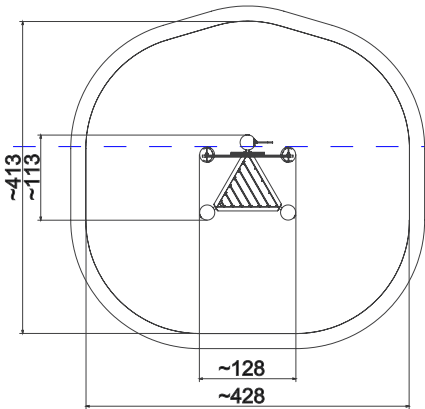

### Information about the product

Dimensions	ca. 128 x 113 cm
Safety zone	ca. 428 x 413 cm
Safety zone area	ca. 15,2 m <sup>2</sup>
Overall height	ca. 300 cm
Free fall height	ca. 30 cm
Amount of users	3
Product complies with EN 1176-1:2017-12	Yes
Availability of spare parts	Yes
Age range	1-12

According to EN 1176-1:2017-12 norm, the product requires applying a safety surface according to the product's free fall height.

### Functions

SCALE 1:100

**Materials**

Natural robinia wood

Elements: HDPE 15 mm