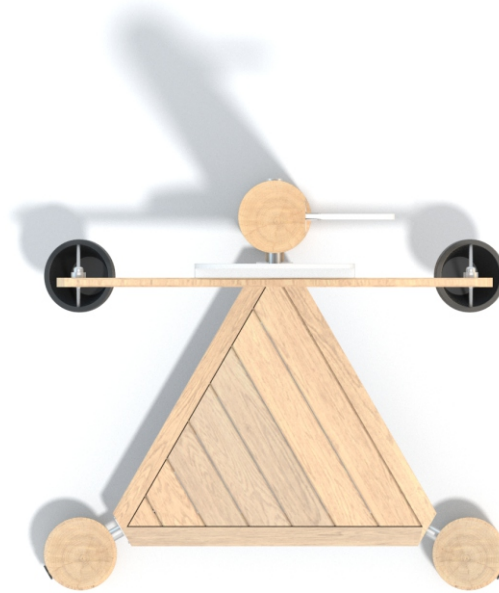

### Information about the product

Dimensions	ca. 128 x 113 cm
Safety zone	ca. 428 x 413 cm
Safety zone area	ca. 15,2 m <sup>2</sup>
Overall height	ca. 300 cm
Free fall height	ca. 30 cm
Amount of users	3
Product complies with EN 1176-1:2017-12	Yes
Availability of spare parts	Yes
Age range	1-12

According to EN 1176-1:2017-12 norm, the product requires applying a safety surface according to the product's free fall height.

### Functions

SCALE 1:100

**Materials**

Natural robinia wood

Elements: HDPE 15 mm